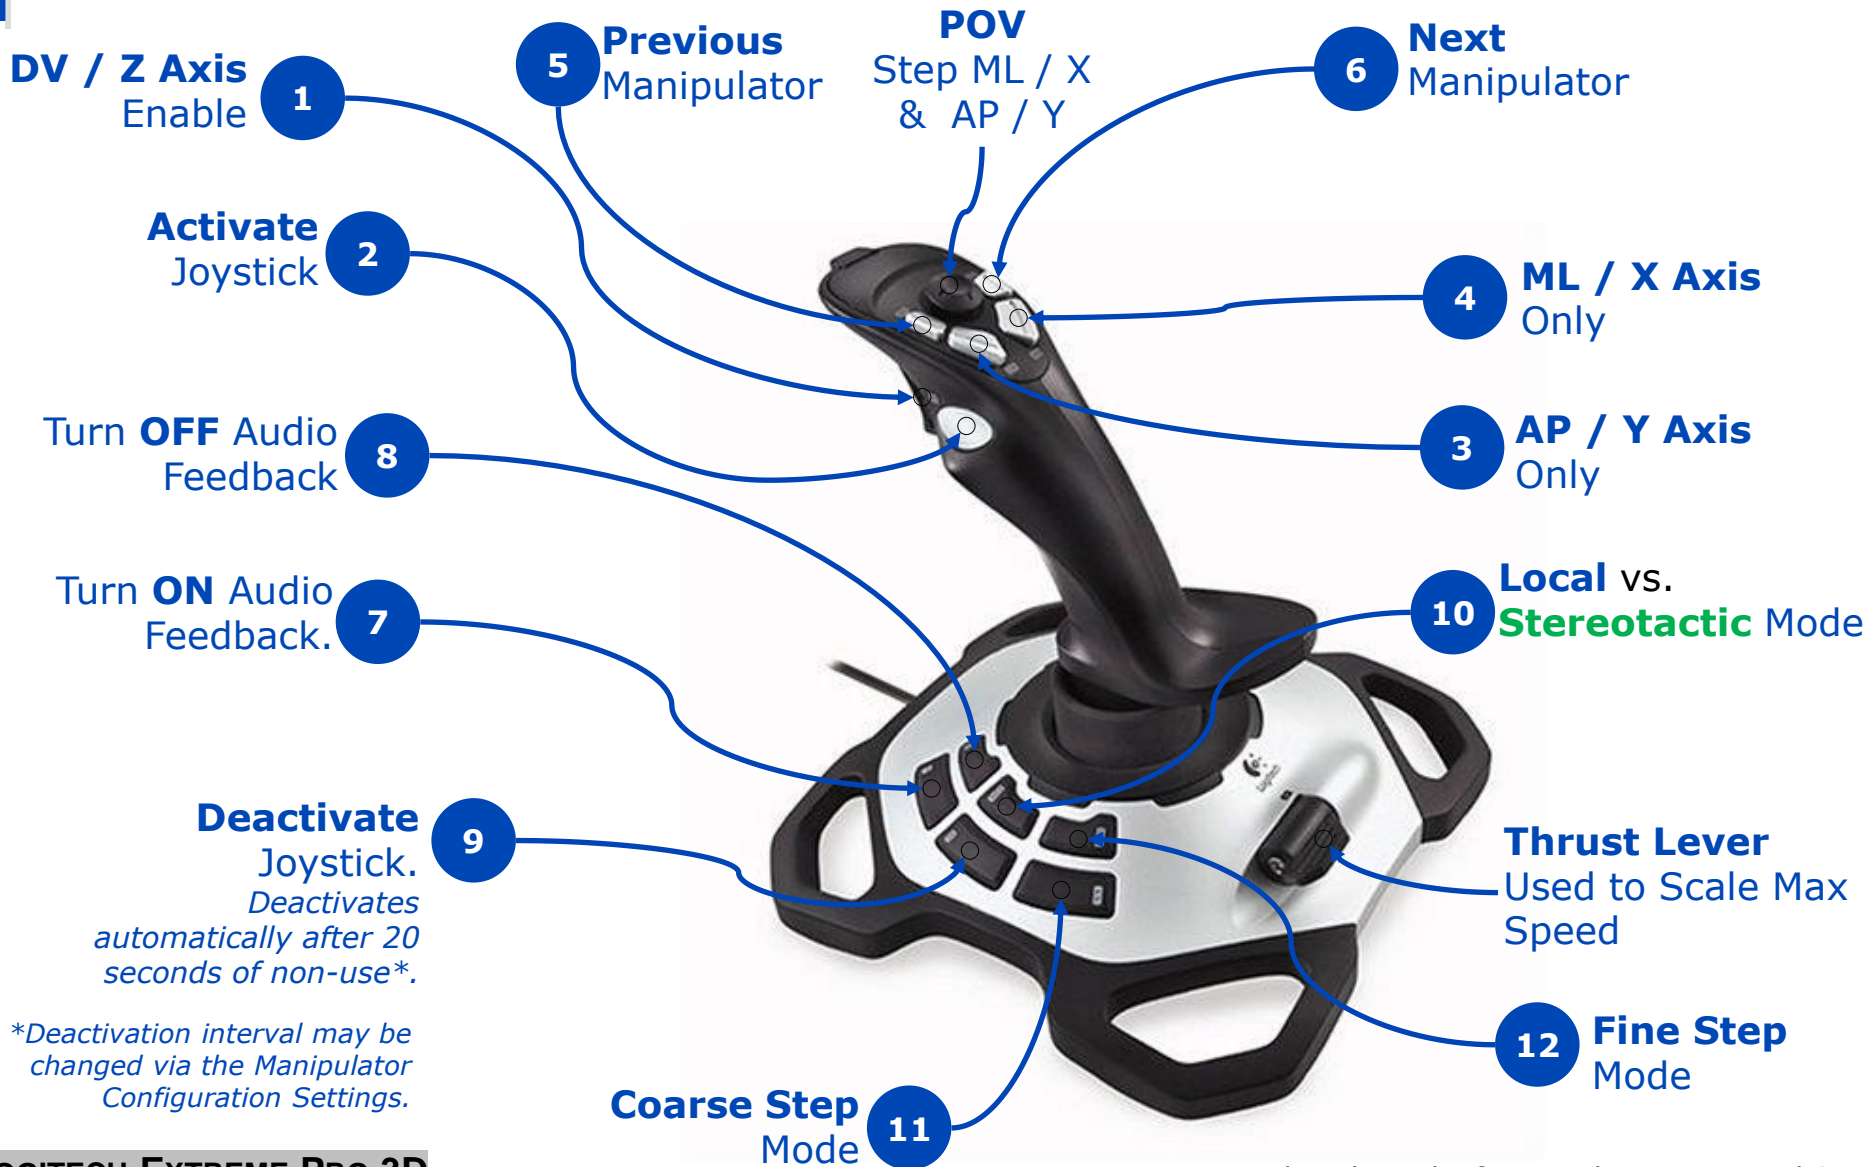

YOKE ASSIGNMENTS (MOST JOYSTICKS)

BUTTON ASSIGNMENTS (LOGITECH)

*Deactivation interval may be changed via the Manipulator Configuration Settings.

BUTTON ASSIGNMENTS (THRUSTMASTER)

2 AP / Y Axis Only

4 ML / X Axis Only

3 Activate Joystick

POV
Step ML / X
& AP / Y

1 DV / Z Axis Enable

Turn **OFF** Audio Feedback **8**

Turn **ON** Audio Feedback **7**

6 Next Manipulator

12 Fine Step Mode

5 Previous Manipulator

11 Coarse Step Mode

9 Deactivate Joystick.

Deactivates automatically after 20 seconds of non-use.*

10 Local vs. Stereotactic Mode

Thrust Slider
Used to Scale Max Speed

**Deactivation interval may be changed via the Manipulator Configuration Settings.*