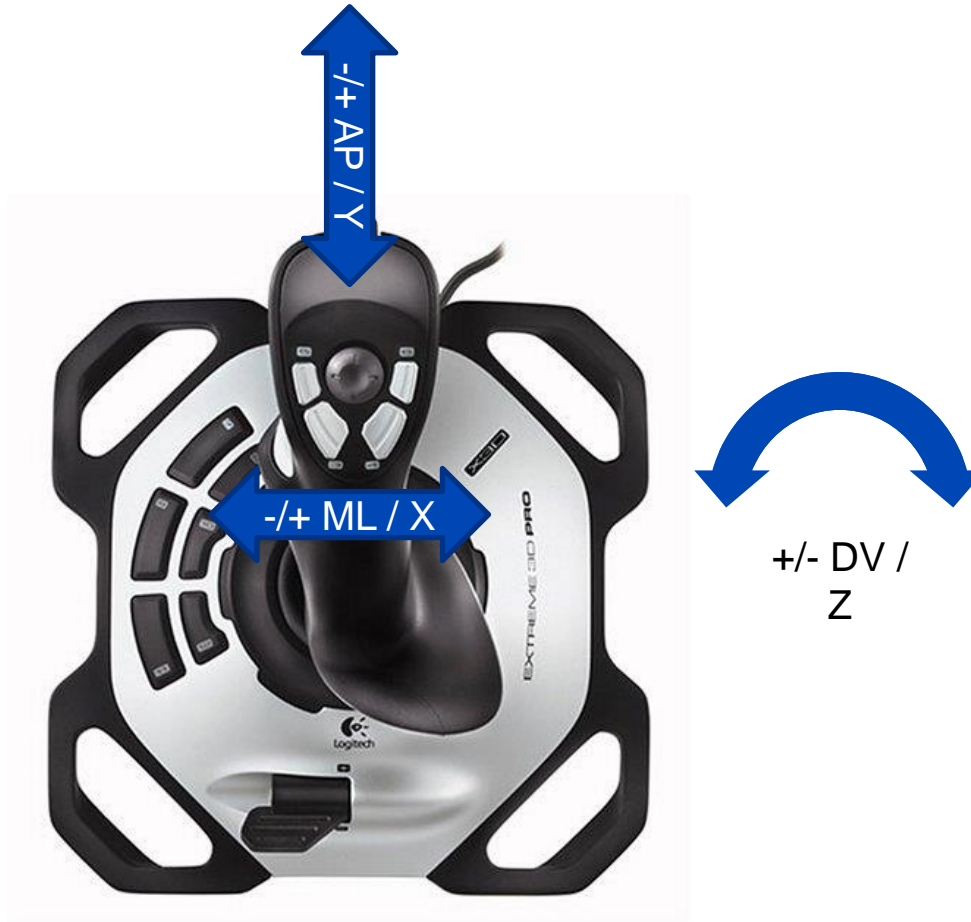

YOKE ASSIGNMENTS (MOST JOYSTICKS)

BUTTON ASSIGNMENTS (LOGITECH)

*Deactivation interval may be changed via the Manipulator Configuration Settings.

BUTTON ASSIGNMENTS (THRUSTMASTER)

2 AP / Y Axis Only

4 ML / X Axis Only

3 Activate Joystick

POV
Step ML / X
& AP / Y

1 DV / Z Axis Enable

Turn **OFF** Audio Feedback **8**

Turn **ON** Audio Feedback **7**

6 Next Manipulator

12 Fine Step Mode

5 Previous Manipulator

11 Coarse Step Mode

9 Deactivate Joystick.

Deactivates automatically after 20 seconds of non-use.*

10 Local vs. Stereotactic Mode

Thrust Slider
Used to Scale Max Speed

**Deactivation interval may be changed via the Manipulator Configuration Settings.*